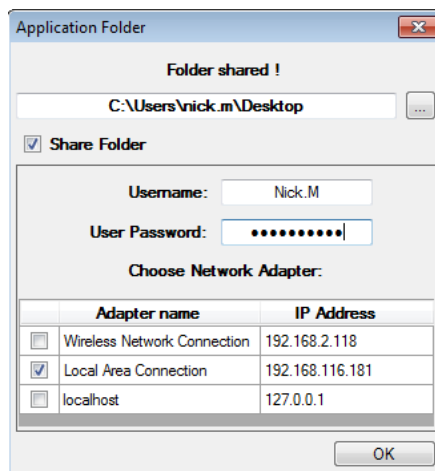

Note: you will need administrator access to the laptop on which you are running the software.

Installing the Software

An installation wizard will guide you through the installation - the software can be installed with all default options.

Note: while installing the software on computers running Windows 8 a message "Windows SmartScreen prevented an unrecognized app from starting" might pop up. In this case please simply select "More info", followed by "Run anyway".

You will also need to enter a key in order to activate the software - the activation key will be provided by FIBA Europe separately. Click "Auto Activate" afterwards. Each activation key can be used on a maximum number of 2 laptops / PC's. It is also possible to release a key from one PC in order to use it on another afterwards - to do so, simply select "Configuration - Deactivate License".

When the software is started for the first time the following message pops up: "Application folder is empty! Please chose application folder first!". You will simply need to select the folder in which all scoresheet data is stored. In case you want to share your data with others (for example for Instant Video Replay) you will need to provide some additional information:

- check "Share Folder"
- Provide a username / password with access to this folder
- Choose on which network you want to share data

Starting a new game

- New game: all game information and players have to be entered manually
- Import game: if a game has been created on a different PC an xml file can be imported
- Download game: for all games for which also FIBA Europe Stats Suite / live stats are used, all data (game and players) can be downloaded from the FIBA Europe servers. **This is the way the software will be used in all FIBA Europe competitions** the username and password are the same as for live stats

New Game

Note: as mentioned above, "New Game" is only for testing or working during friendly games. For all official FIBA games the